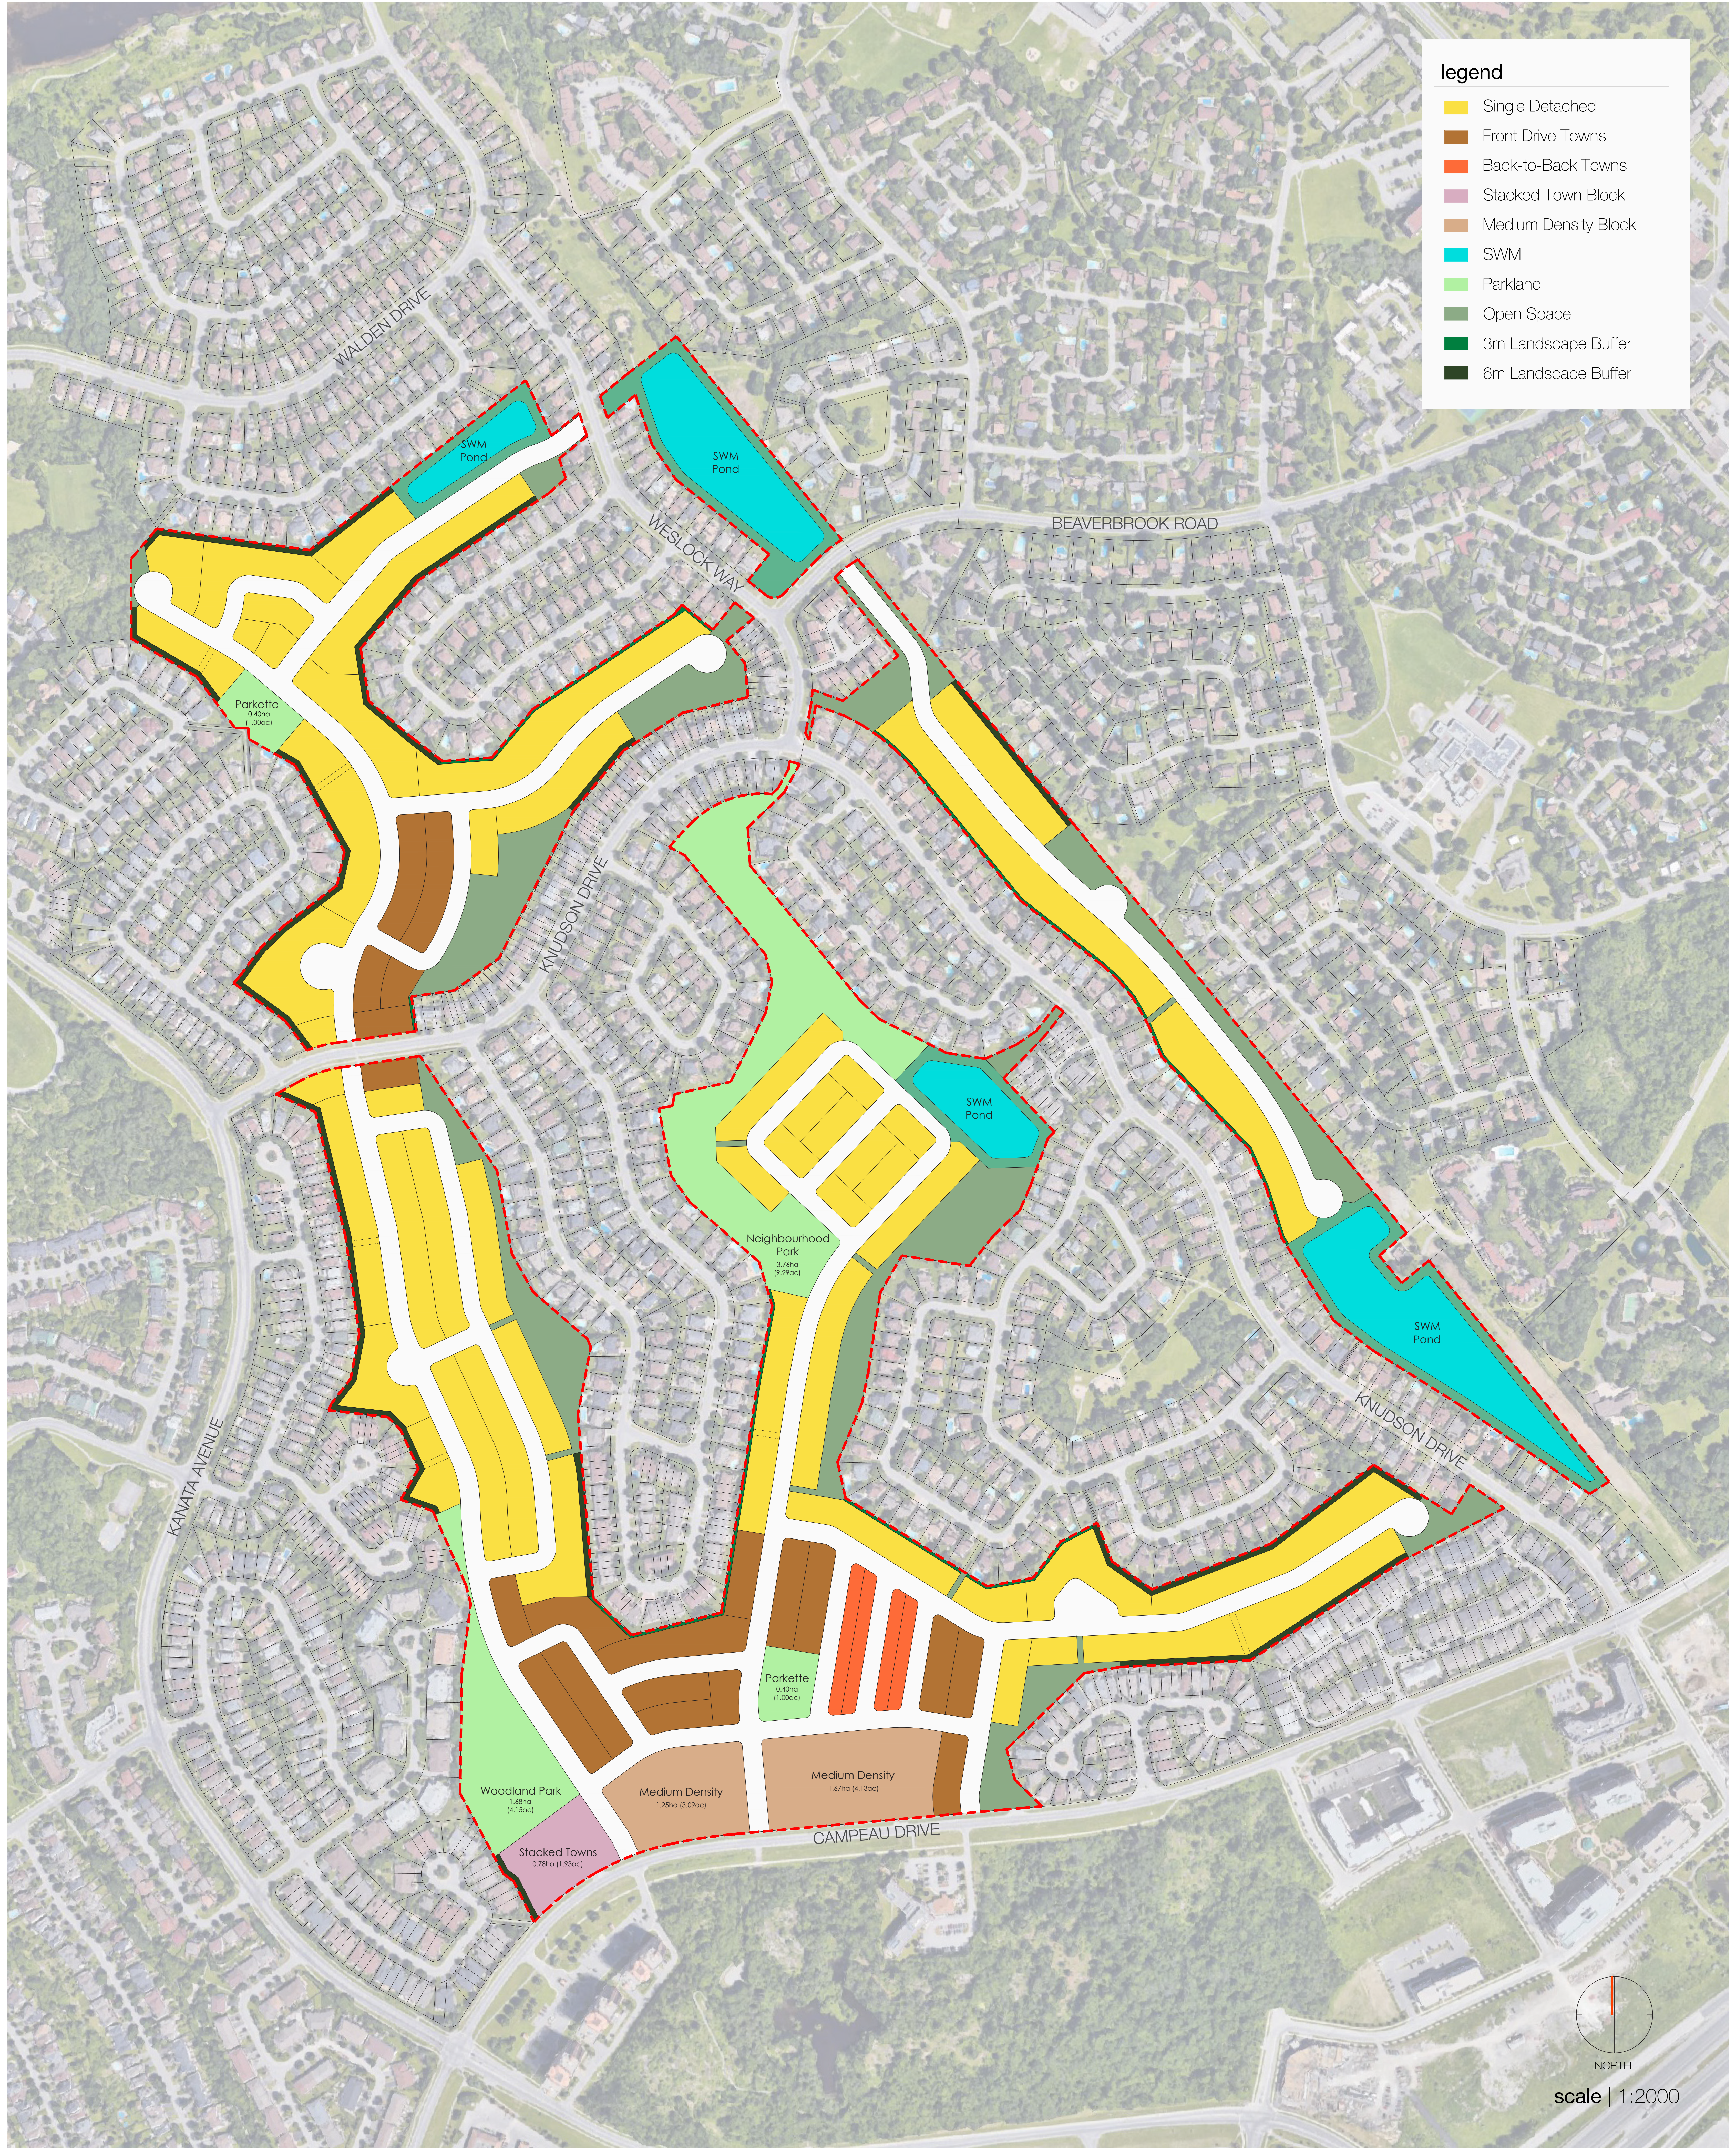

- legend**
- Single Detached
 - Front Drive Towns
 - Back-to-Back Towns
 - Stacked Town Block
 - Medium Density Block
 - SWM
 - Parkland
 - Open Space
 - 3m Landscape Buffer
 - 6m Landscape Buffer

scale | 1:2000